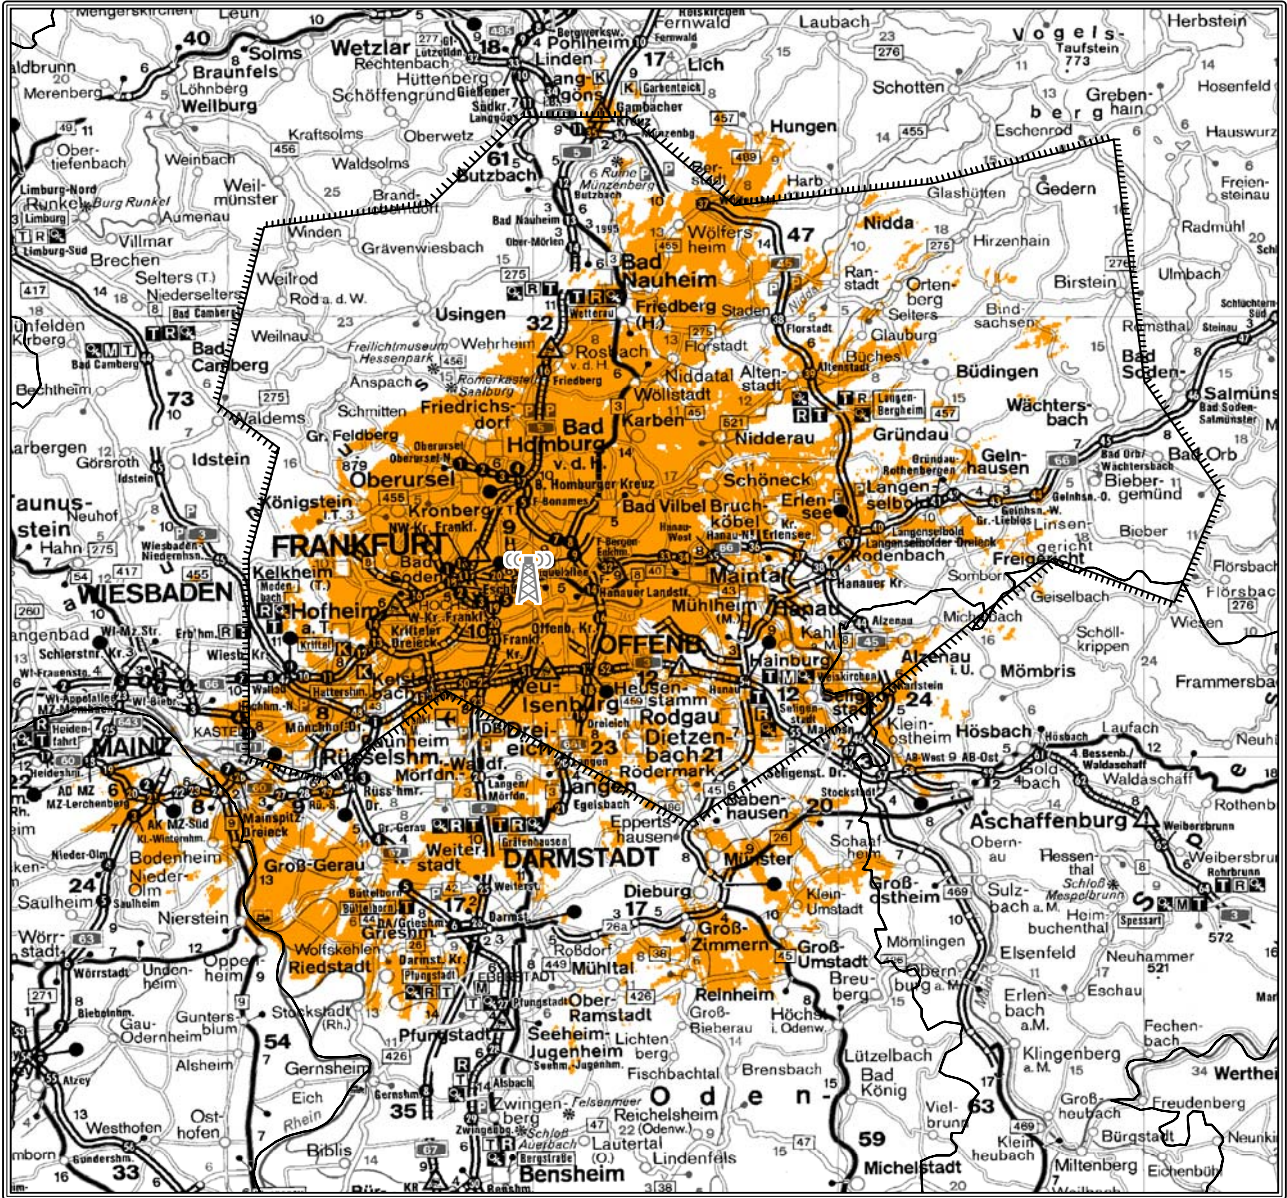

HESSEN
DIGITAL
RADIO

Regional L-Band Coverage in Frankfurt am Main

Frequency block: LG

© T-Systems, Rasterkarten: R u. V Verlag, ruVIP 5.0.9

T-Systems, MediaBroadcast, POK 3-6, 10.03.2004

Probability of coverage

covered

1 broadcasting location

Residents covered: 1,209,000 *

Area covered: 1,200 sq. km. *

* These figures refer to coverage with 99% probability. The map was calculated using a theoretical prognosis model. In no case can any claims be derived from this map.